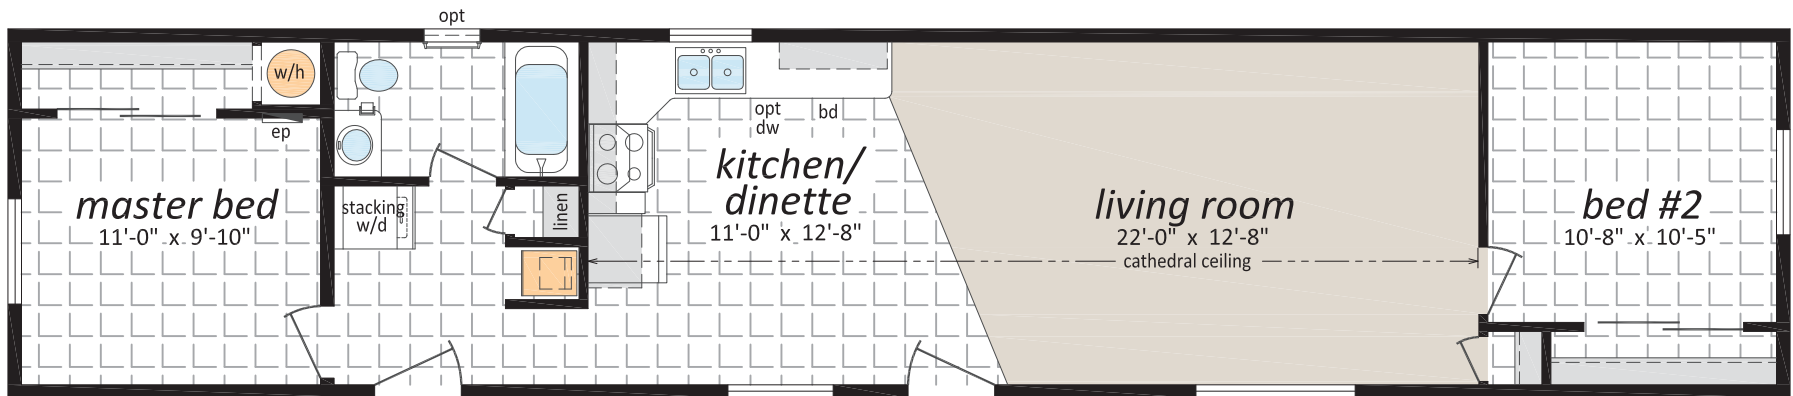

The Advent Series

Single Section Homes

AS-2013, The Amity
2 bedroom | 1 bath

14' x 66' - 924 sq.ft.