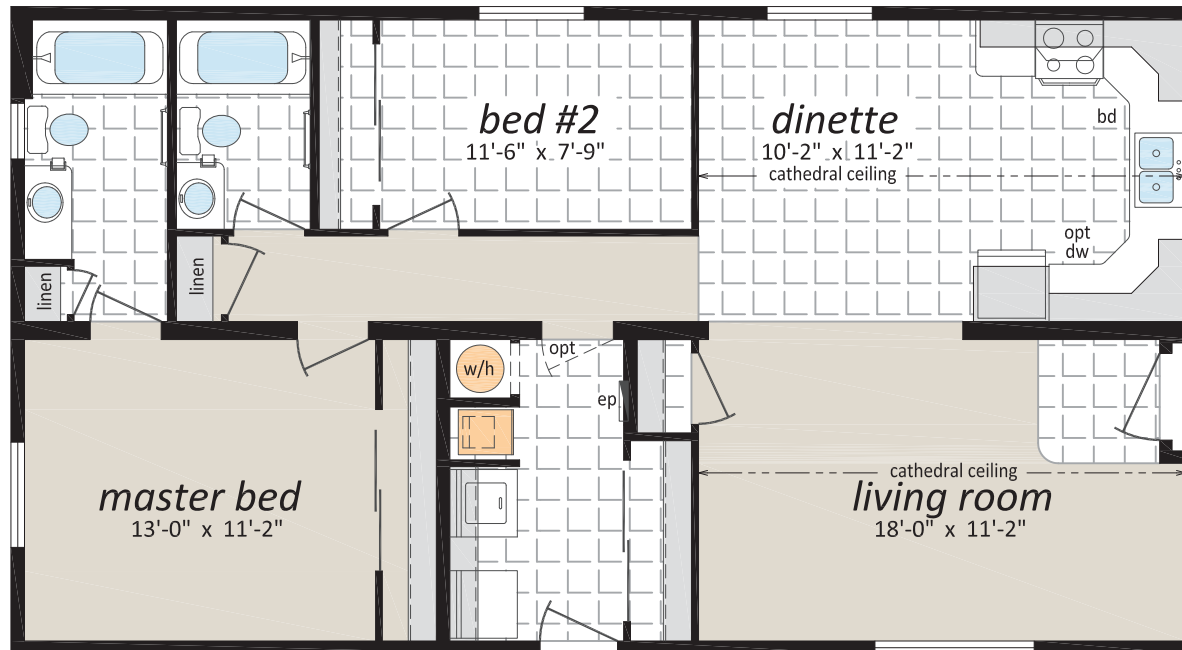

# The Genesis II Series

24' Wide Sectional Homes

GDII-4442, The Montrose  
2 bedroom | 2 bath

24' x 44' - 1,056 sq.ft.