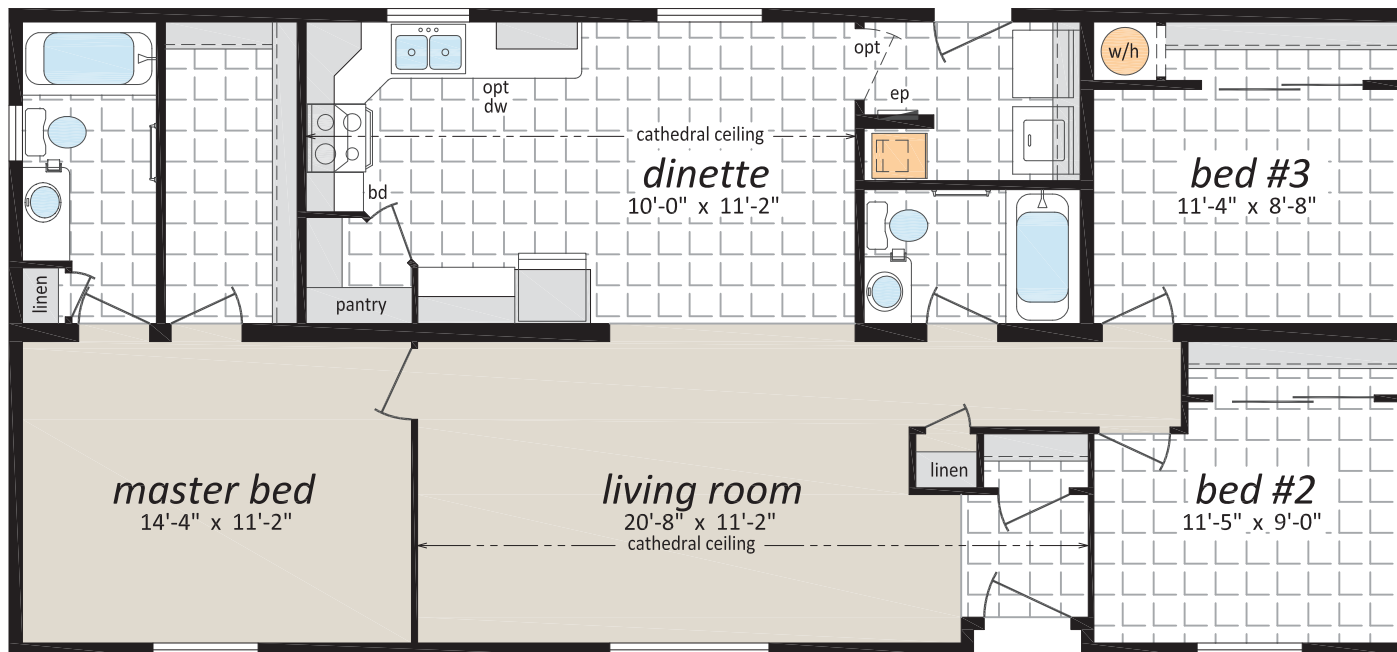

The Genesis II Series

24' Wide Sectional Homes

GDII-4520, The Erickson
3 bedroom | 2 bath

24' x 52' - 1,248 sq.ft.