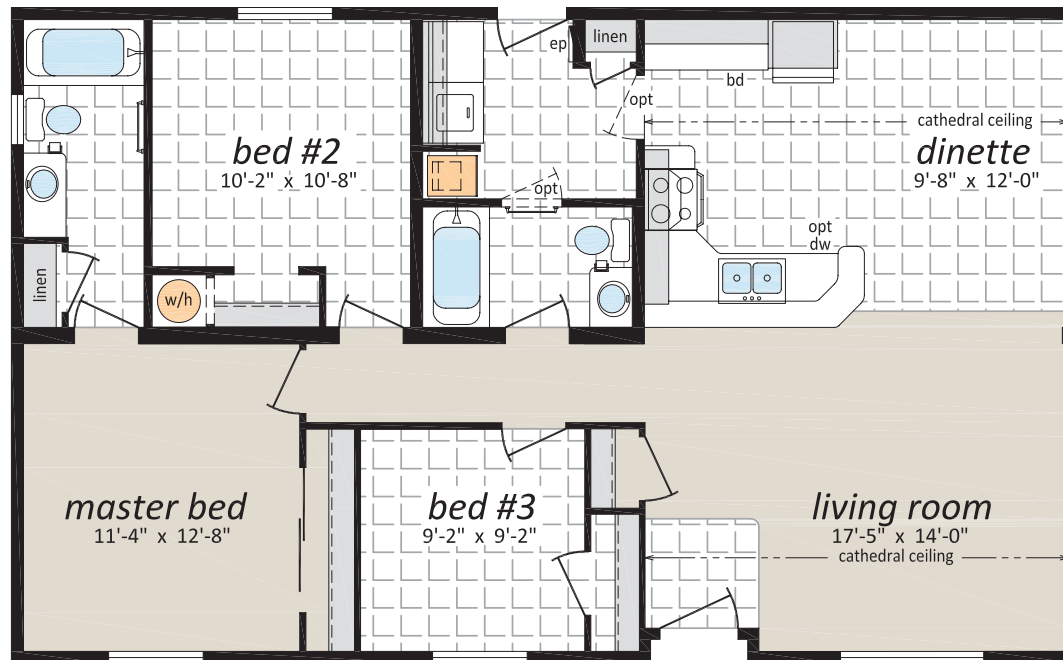

The Genesis II Series

27' Wide Sectional Homes

GDII-8441, The Galiano
3 bedroom | 2 bath

27' x 44' - 1,188 sq.ft.