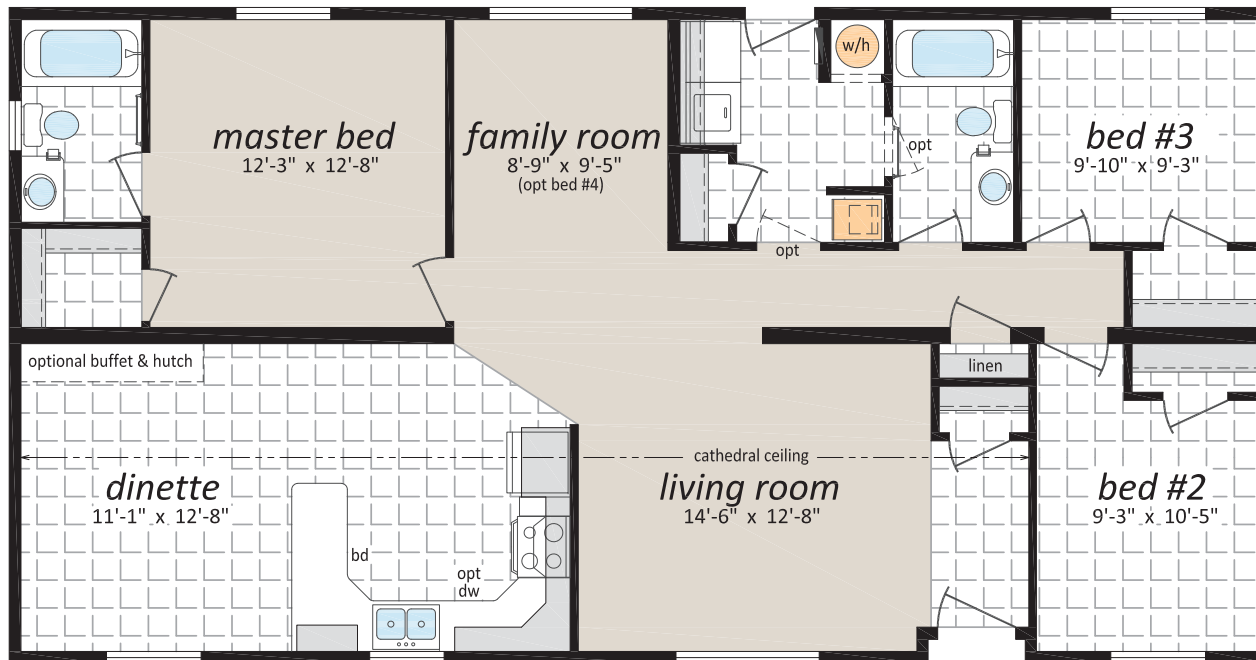

The Genesis II Series

27' Wide Sectional Homes

GDII-8520, The Saltspring
3 bedroom | 2 bath | Family Room

27' x 52' - 1,404 sq.ft.