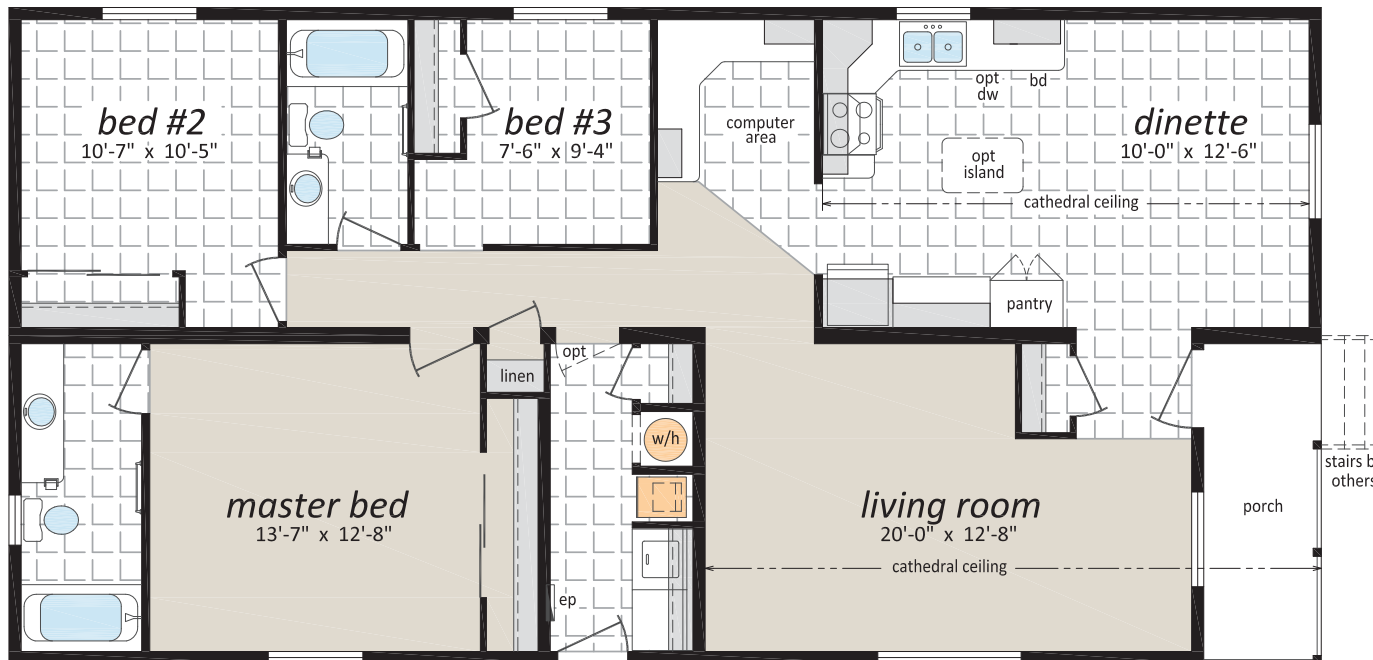

The Genesis II Series

27' Wide Sectional Homes

GDII-8542, The Silverton

3 bedroom | 2 bath | Porch | Computer Area

27' x 54' - 1,458 sq.ft.