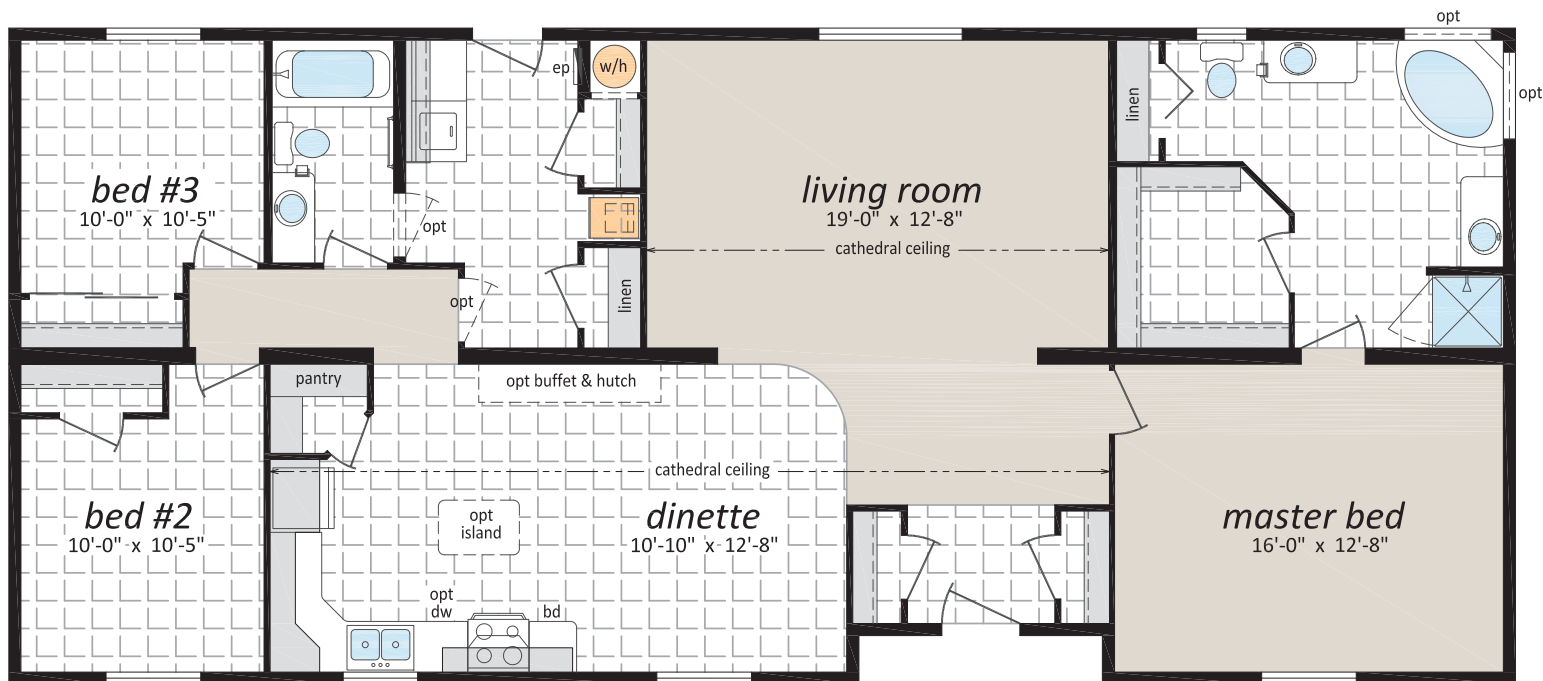

The Genesis II Series

27' Wide Sectional Homes

GDII-8640, The Sonora
3 bedroom | 2 bath

27' x 62' - 1,674 sq.ft.