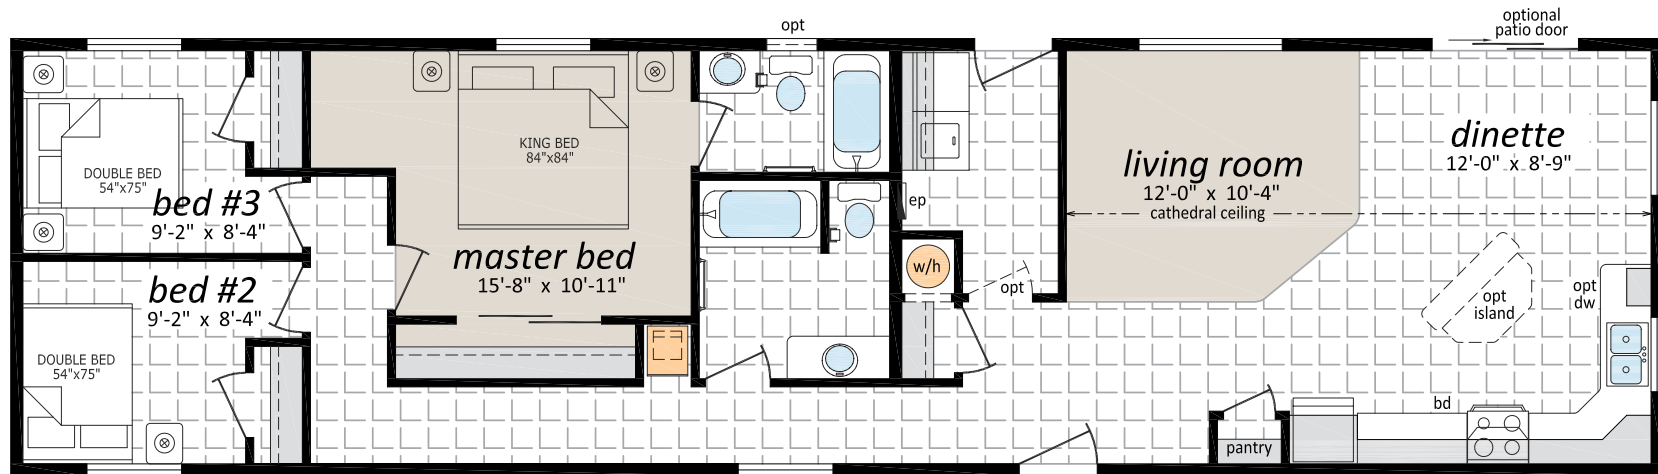

The Lake Country Series

18' Wide Single Section Homes

LC-18682, The Regina
3 bedroom | 2 bath

18'-2" x 68' - 1,236 sq.ft.