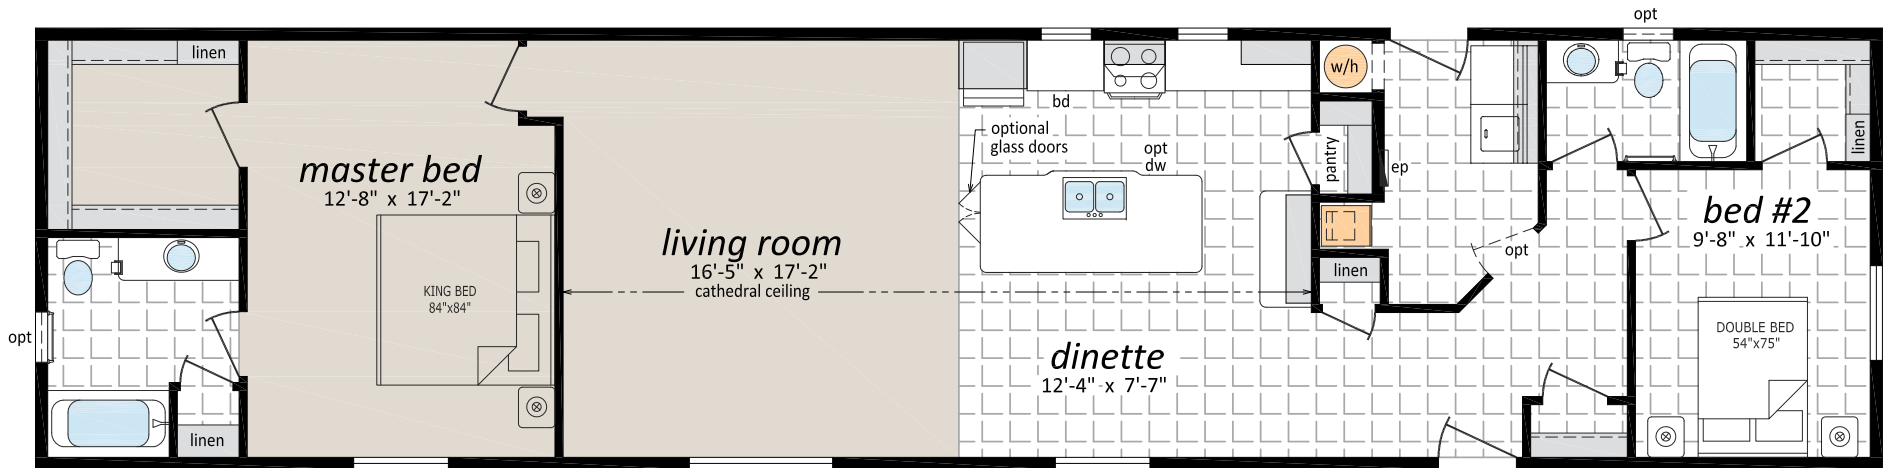

The Lake Country Series

18' Wide Single Section Homes

LC-18762, The Biltmore
2 bedroom | 2 bath

18'-2" x 76' - 1,381 sq.ft.