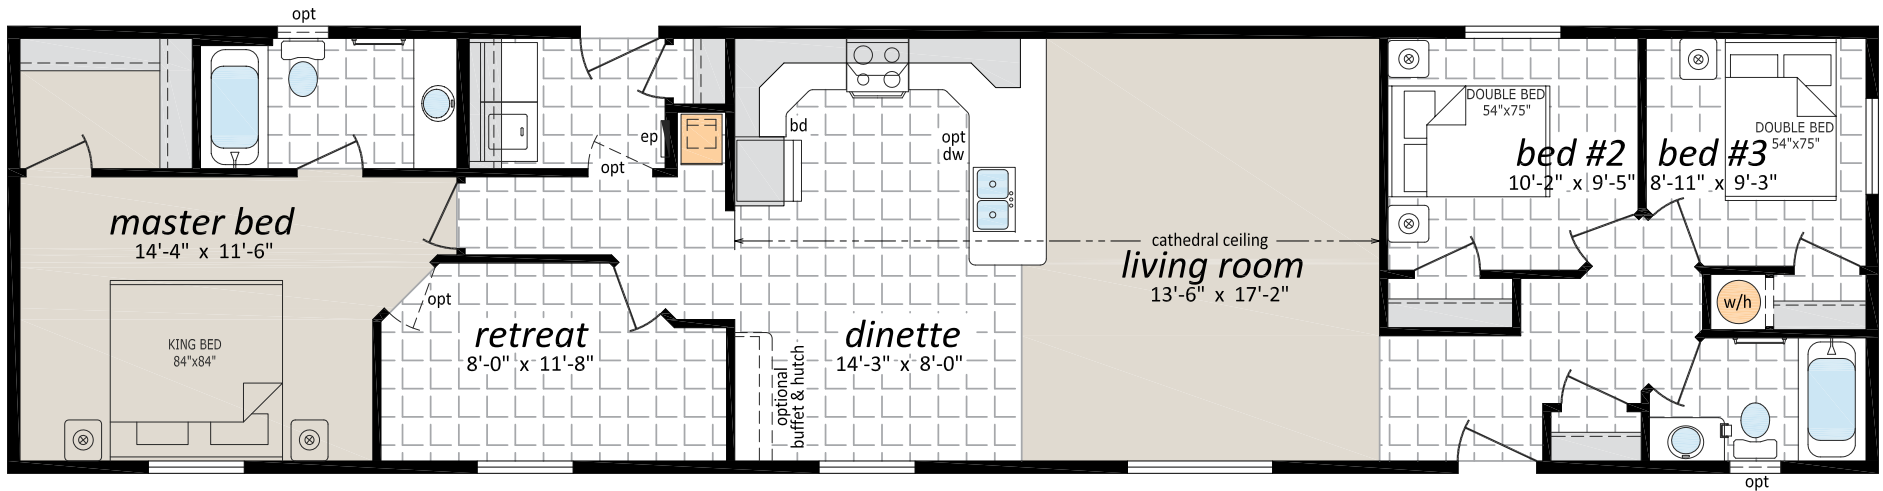

# The Lake Country Series

18' Wide Single Section Homes

LC-18763, The Regis  
3 bedroom | 2 bath | Retreat

18'-2" x 76' - 1,381 sq.ft.