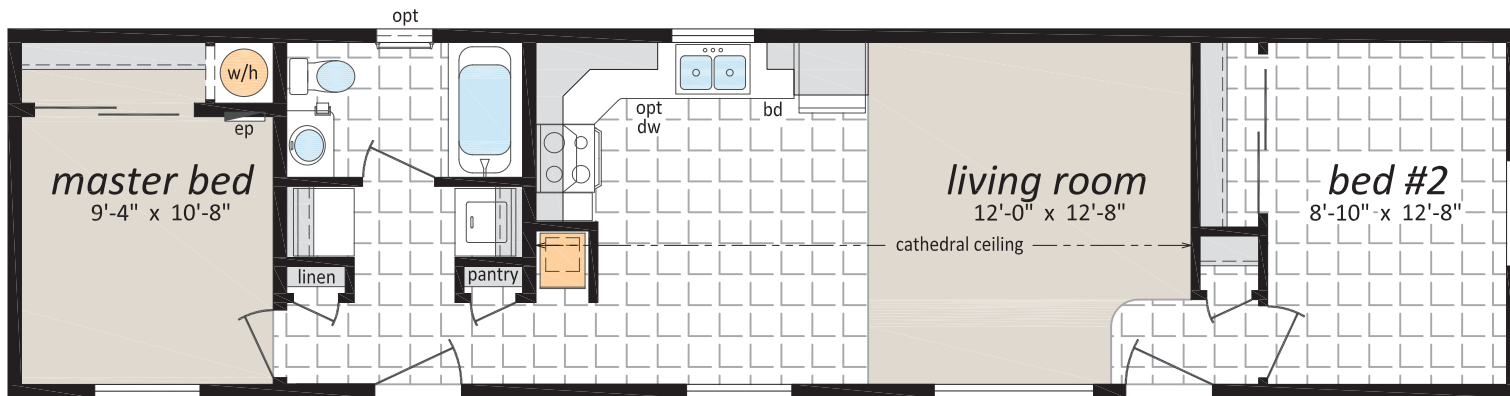

The Lake Country Series

14' Wide Single Section Homes

LC-856, The Nechako
2 bedroom | 1 bath

14' x 56' - 784 sq.ft.