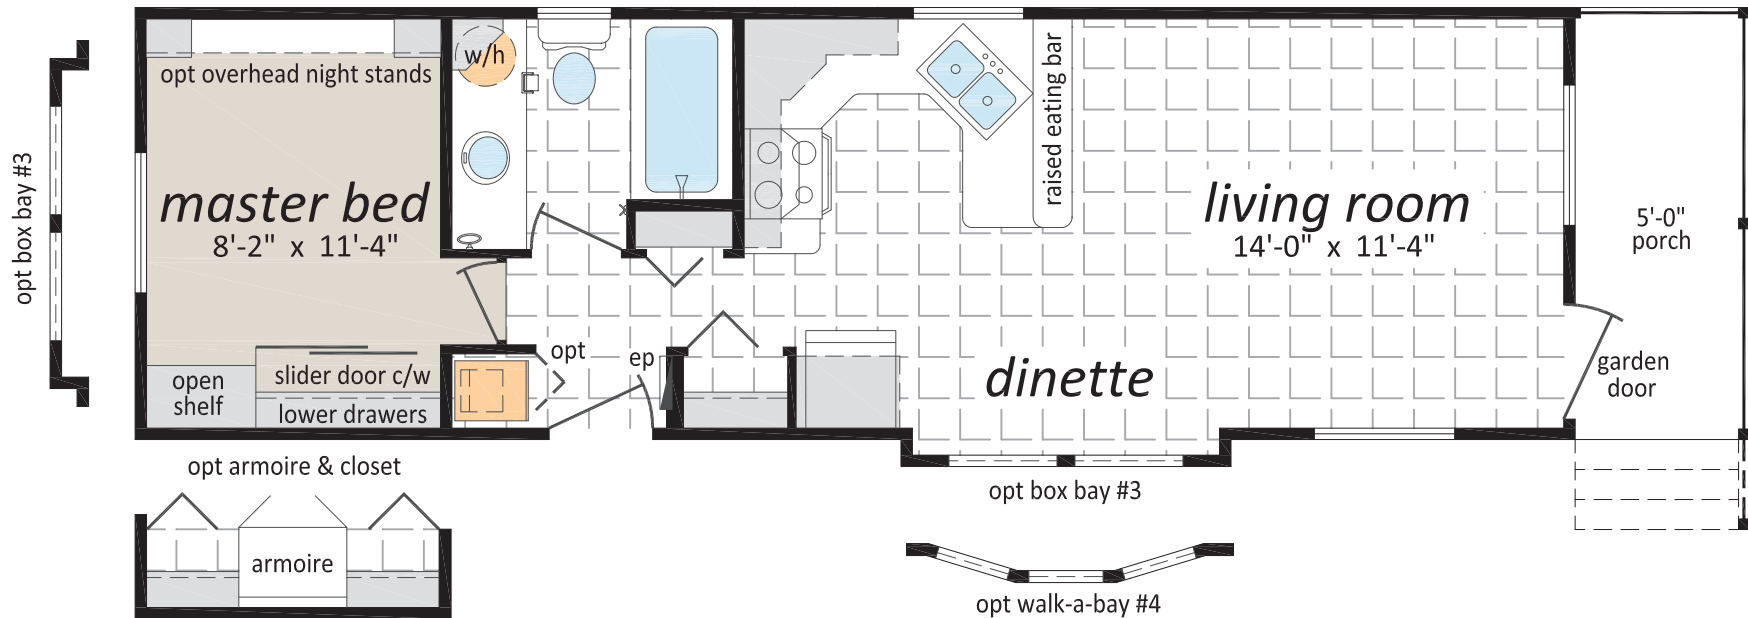

The Resort Series

Park Model Homes

PM-1240B

1 bedroom | 1 bath | Porch

12' x 40' - 480 sq.ft.