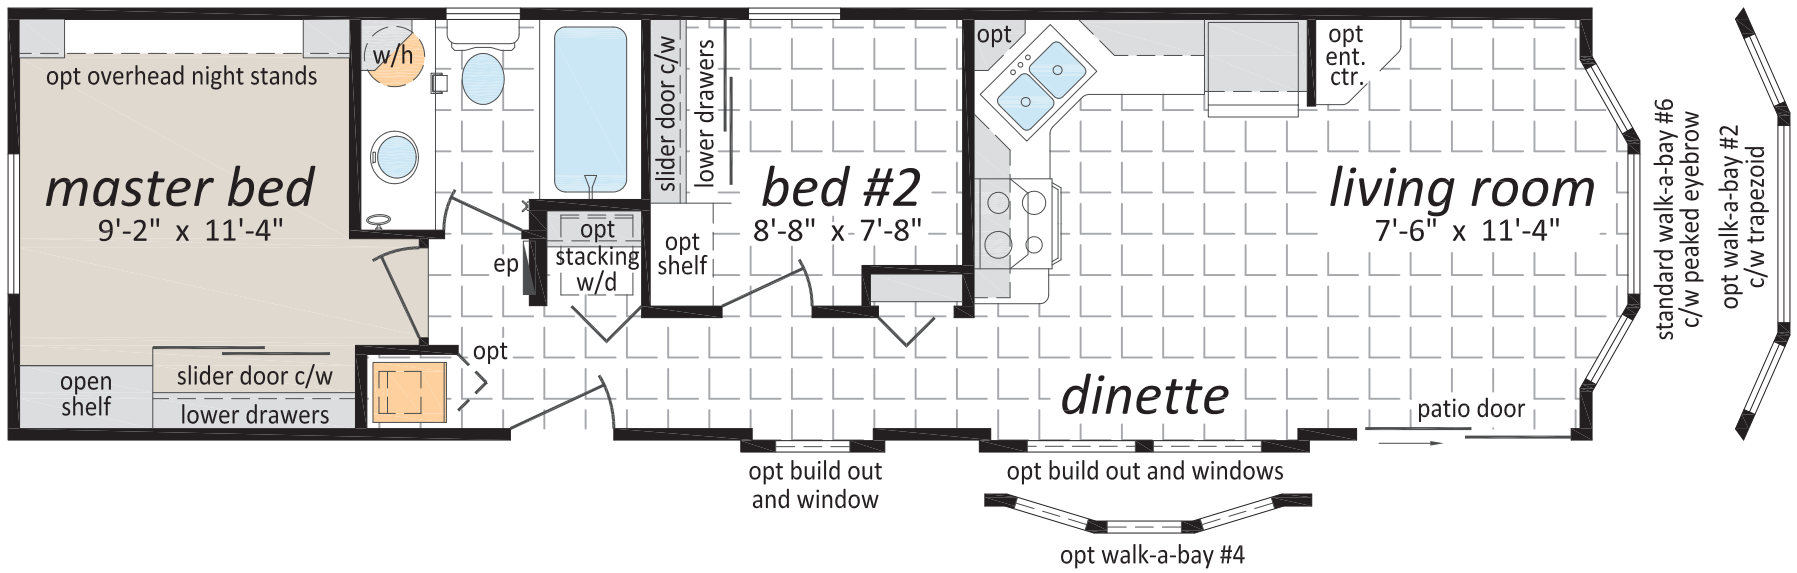

# The Resort Series

Park Model Homes

PM-1244A

2 bedroom | 1 bath

12' x 44' - 528 sq.ft.