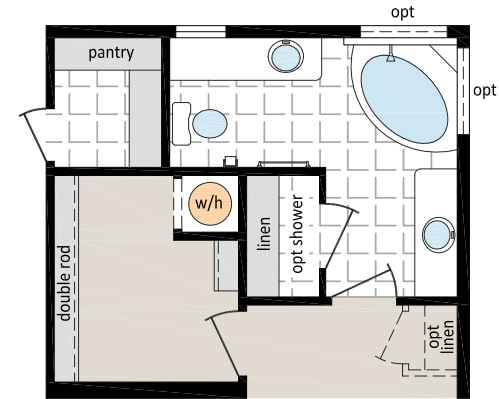

The Sterling Series

30' Wide Sectional Homes

ST-3561, The Wiltshire
 3 bedroom | 2 bath | Retreat

Optional Ensuite

30' x 56' - 1,680 sq.ft.