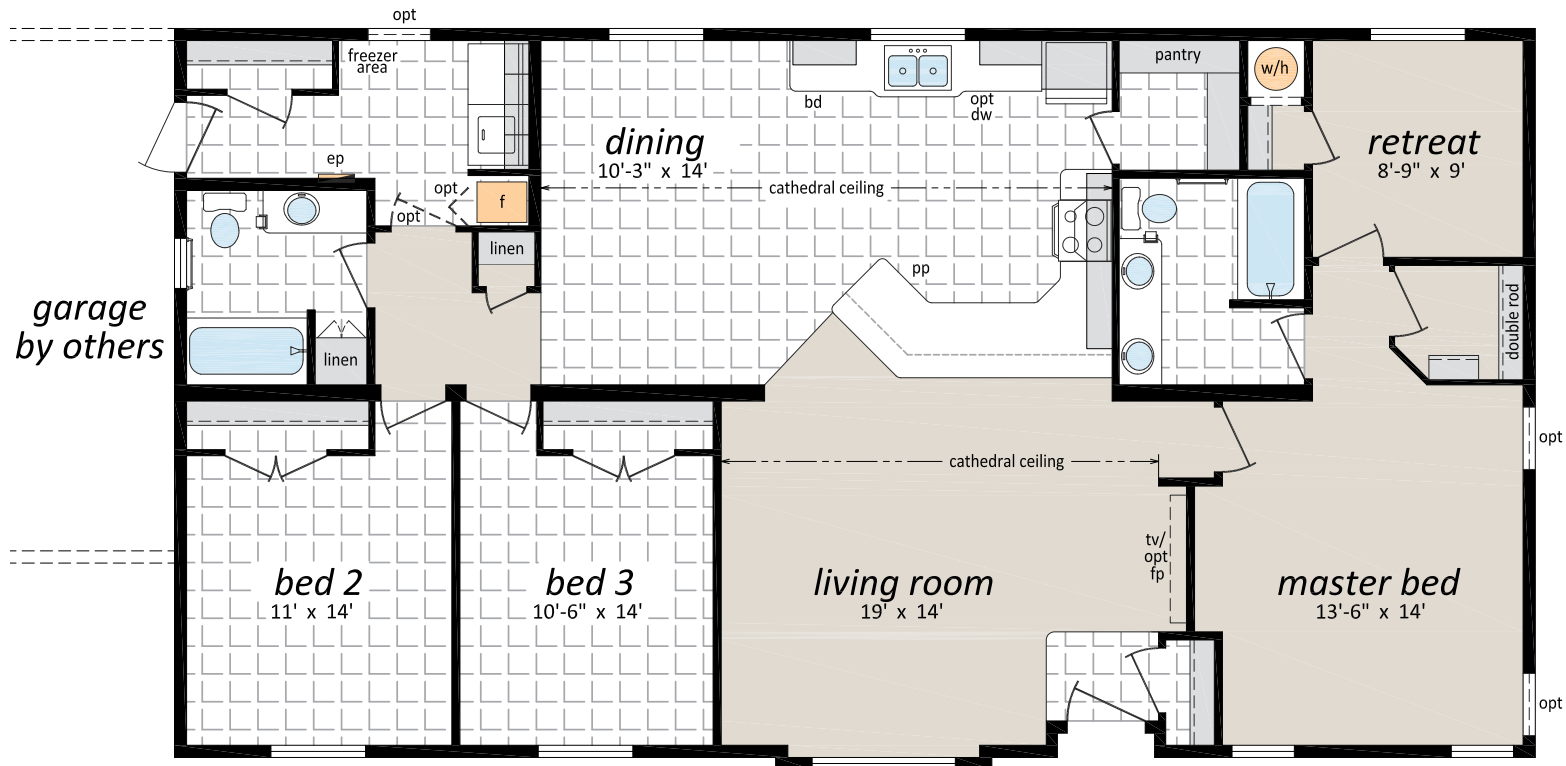

The Sterling Series

30' Wide Sectional Homes

ST-3561, The Wiltshire
 3 bedroom | 2 bath | Retreat

Optional Ensuite

30' x 56' - 1,680 sq.ft.