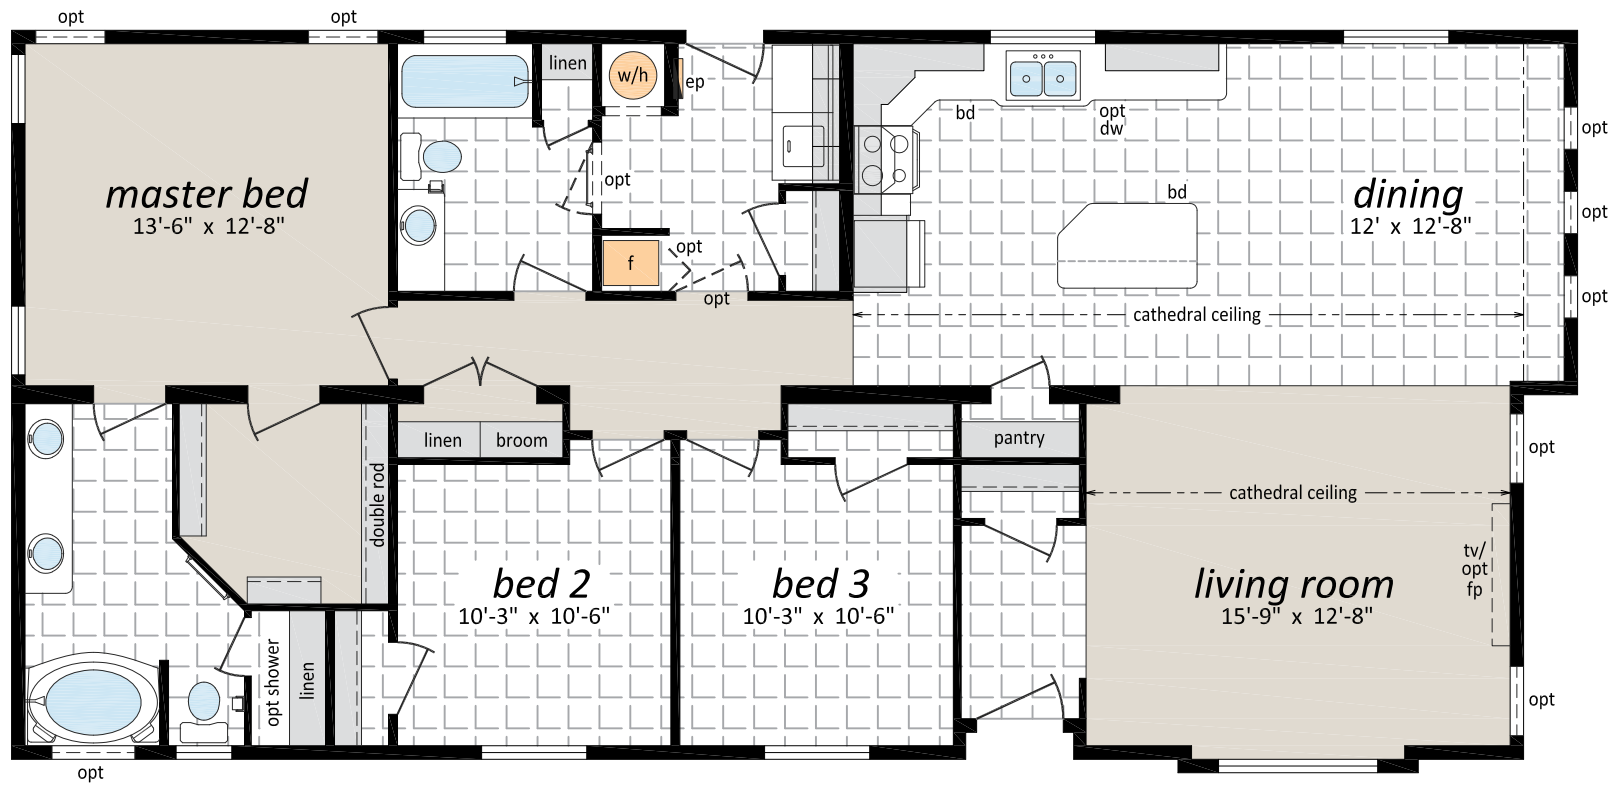

The Sterling Series

27' Wide Sectional Homes

ST-7563, The Dorset
3 bedroom | 2 bath

27' x 56' / 58' - 1,539 sq.ft.