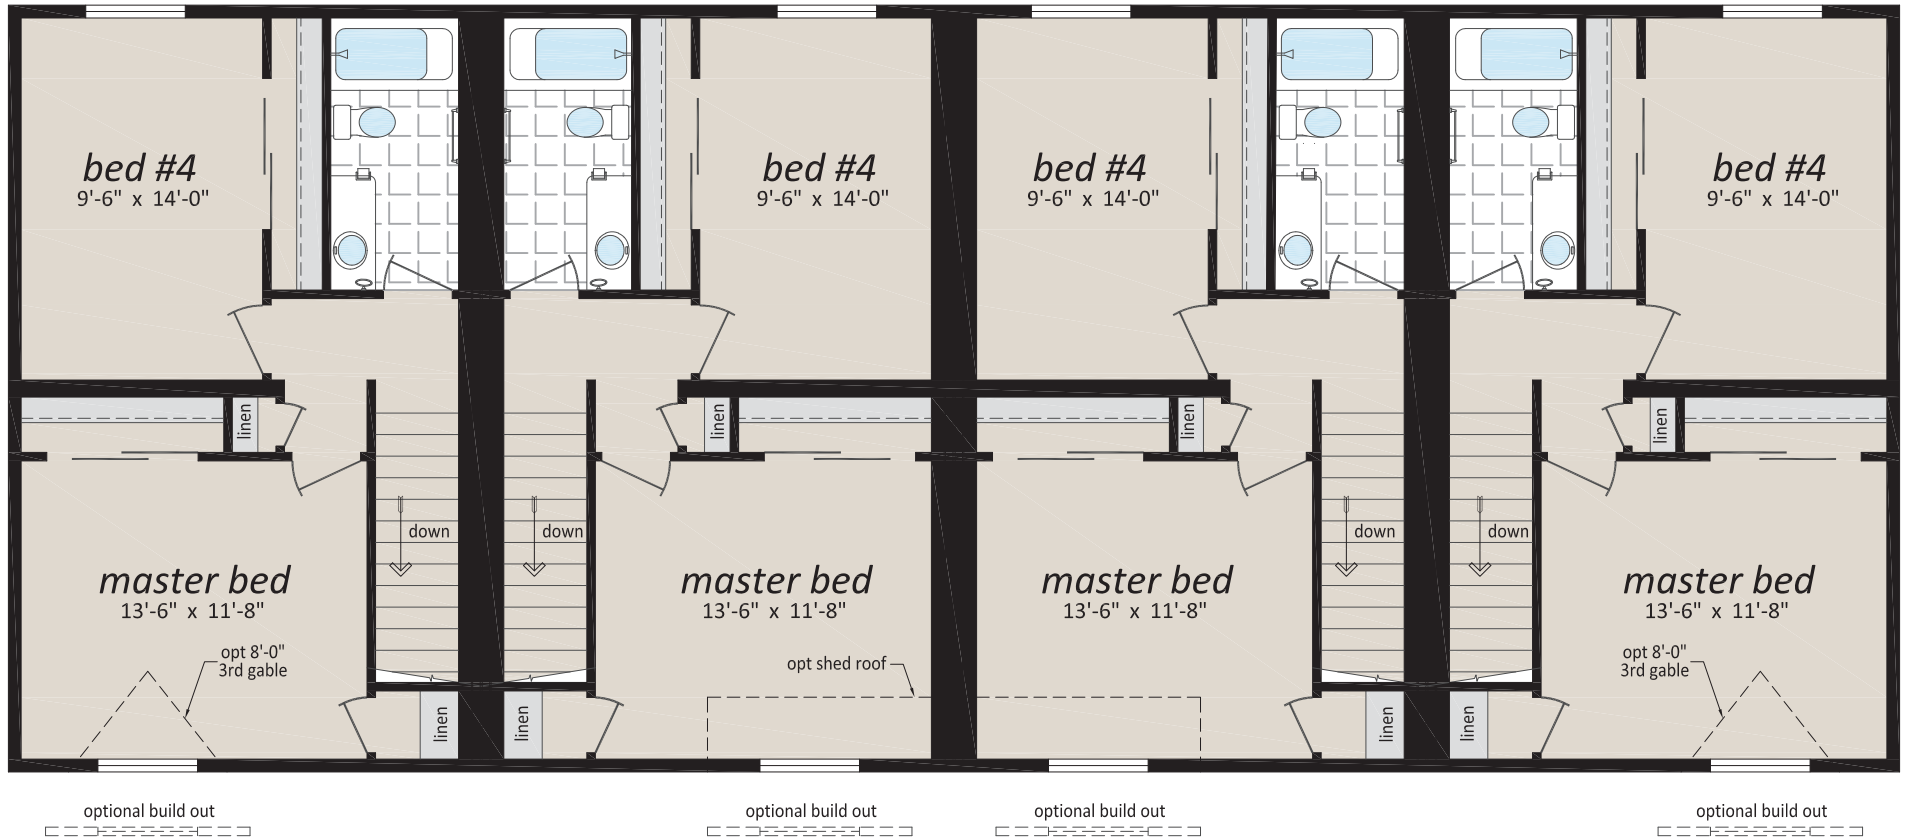

Multi-Family Collection

The City Collection | 3 Storey | 4-Plex | Model:CT-402
Building Dimension - 30'x74', 6,660 sq.ft.
Each Unit Square Footage: 1,665 sq.ft.
4 Units | 4 Bedrooms/Unit | 2.5 Bathrooms/Unit

optional covered porch by others

Main Floor
(Note: 2nd and 3rd floors on next pages)

Multi-Family Collection

The City Collection | 3 Storey | 4-Plex | Model:CT-402
Building Dimension - 30'x74', 6,660 sq.ft.
Each Unit Square Footage: 1,665 sq.ft.
4 Units | 4 Bedrooms/Unit | 2.5 Bathrooms/Unit

2nd Floor
(Note: 3rd floor on next page)

Multi-Family Collection

The City Collection | 3 Storey | 4-Plex | Model:CT-402
Building Dimension - 30'x74', 6,660 sq.ft.
Each Unit Square Footage: 1,665 sq.ft.
4 Units | 4 Bedrooms/Unit | 2.5 Bathrooms/Unit

3rd Floor