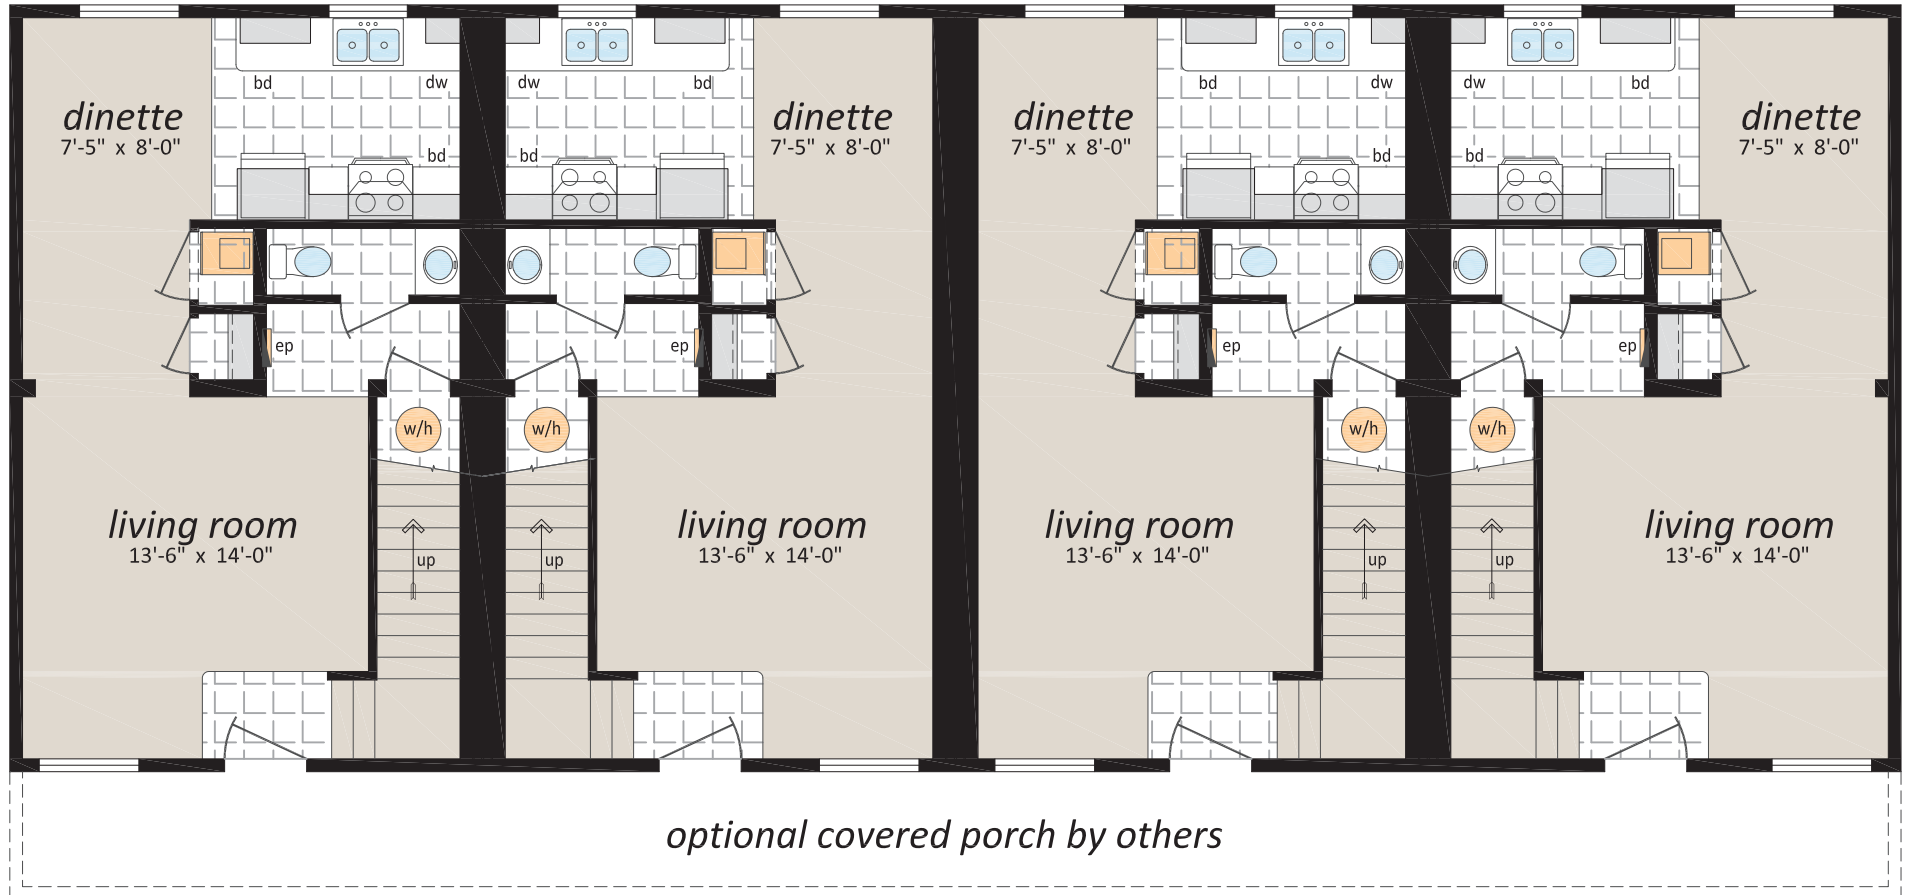

Multi-Family Collection

The City Collection | 3 Storey | 4-Plex | Model:CT-402
Building Dimension - 30'x74', 6,660 sq.ft.
Each Unit Square Footage: 1,665 sq.ft.
4 Units | 4 Bedrooms/Unit | 2.5 Bathrooms/Unit

optional covered porch by others

Main Floor
(Note: 2nd and 3rd floors on next pages)

Multi-Family Collection

The City Collection | 3 Storey | 4-Plex | Model:CT-402
Building Dimension - 30'x74', 6,660 sq.ft.
Each Unit Square Footage: 1,665 sq.ft.
4 Units | 4 Bedrooms/Unit | 2.5 Bathrooms/Unit

2nd Floor
(Note: 3rd floor on next page)

Multi-Family Collection

The City Collection | 3 Storey | 4-Plex | Model:CT-402
Building Dimension - 30'x74', 6,660 sq.ft.
Each Unit Square Footage: 1,665 sq.ft.
4 Units | 4 Bedrooms/Unit | 2.5 Bathrooms/Unit

3rd Floor