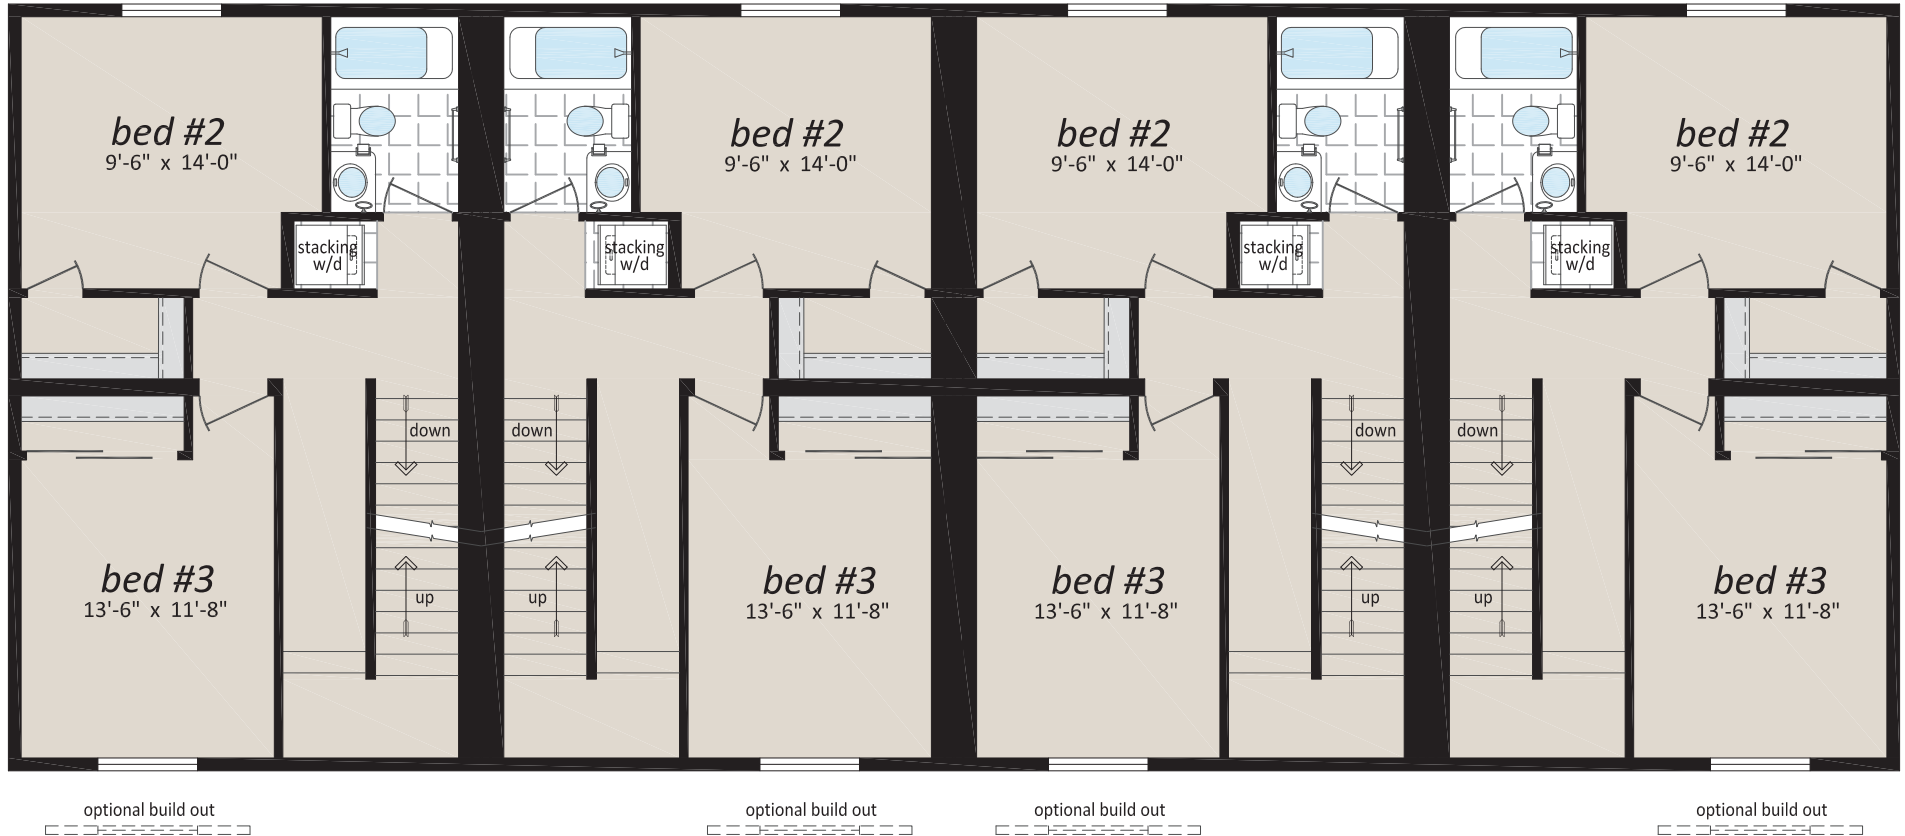

Multi-Family Collection

The City Collection | 3 Storey | 4-Plex | Model:CT-402
Building Dimension - 30'x74', 6,660 sq.ft.
Each Unit Square Footage: 1,665 sq.ft.
4 Units | 4 Bedrooms/Unit | 2.5 Bathrooms/Unit

optional covered porch by others

Main Floor
(Note: 2nd and 3rd floors on next pages)

Multi-Family Collection

The City Collection | 3 Storey | 4-Plex | Model:CT-402
Building Dimension - 30'x74', 6,660 sq.ft.
Each Unit Square Footage: 1,665 sq.ft.
4 Units | 4 Bedrooms/Unit | 2.5 Bathrooms/Unit

2nd Floor
(Note: 3rd floor on next page)

Multi-Family Collection

The City Collection | 3 Storey | 4-Plex | Model:CT-402
Building Dimension - 30'x74', 6,660 sq.ft.
Each Unit Square Footage: 1,665 sq.ft.
4 Units | 4 Bedrooms/Unit | 2.5 Bathrooms/Unit

3rd Floor